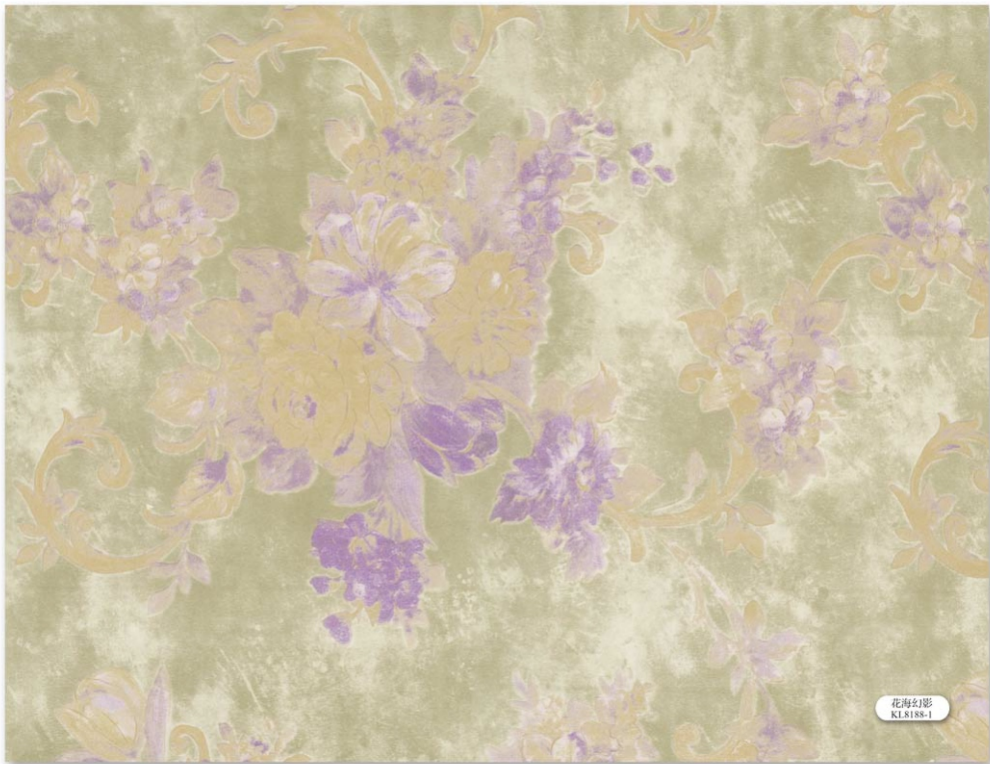

花海幻影
KL1888-1