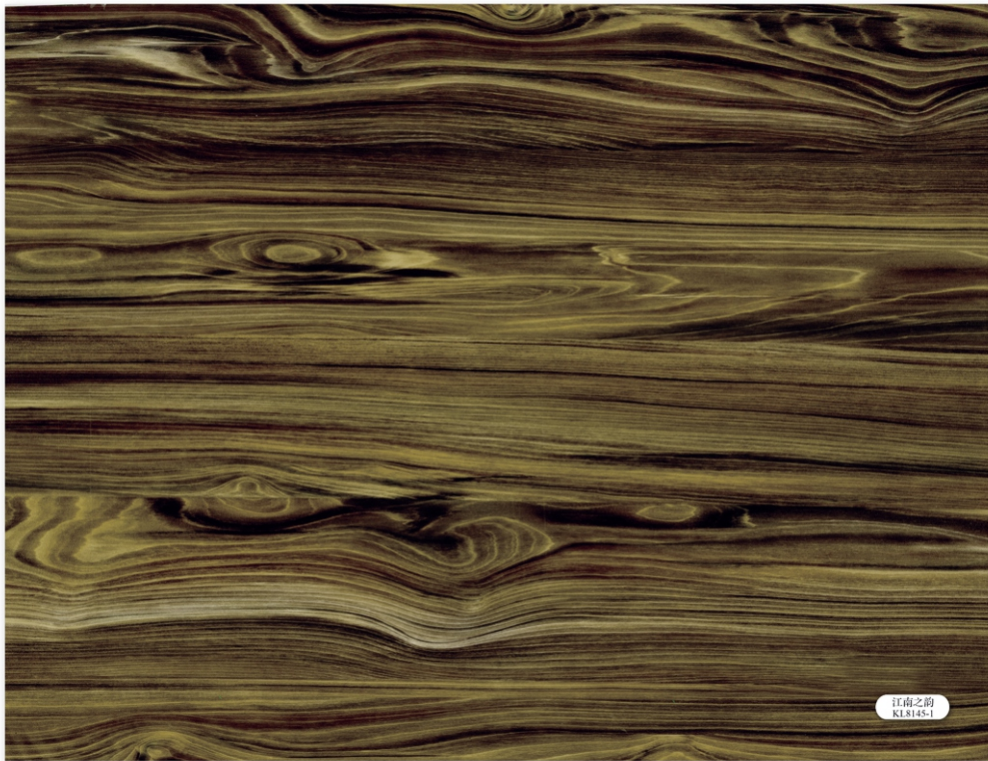

枫木
KL8144-1

江南之韵
KL8145

江南之韵
KL8145-1

金剛石
KL8146

The image shows a close-up of a light-colored wood grain surface. The wood has a warm, yellowish-tan hue. The grain pattern is characterized by fine, parallel lines running horizontally, with several large, wavy, and somewhat irregular knots or swirls that create a complex, organic texture. The lighting is even, highlighting the natural variations in the wood's color and grain structure.

The image shows a close-up, horizontal view of a wood grain texture. The wood has a warm, reddish-brown hue with prominent, wavy, and slightly irregular grain patterns. The texture is smooth but shows natural wood grain variations, including some darker, more pronounced lines and lighter, smoother sections. The overall appearance is that of a high-quality, natural wood surface.