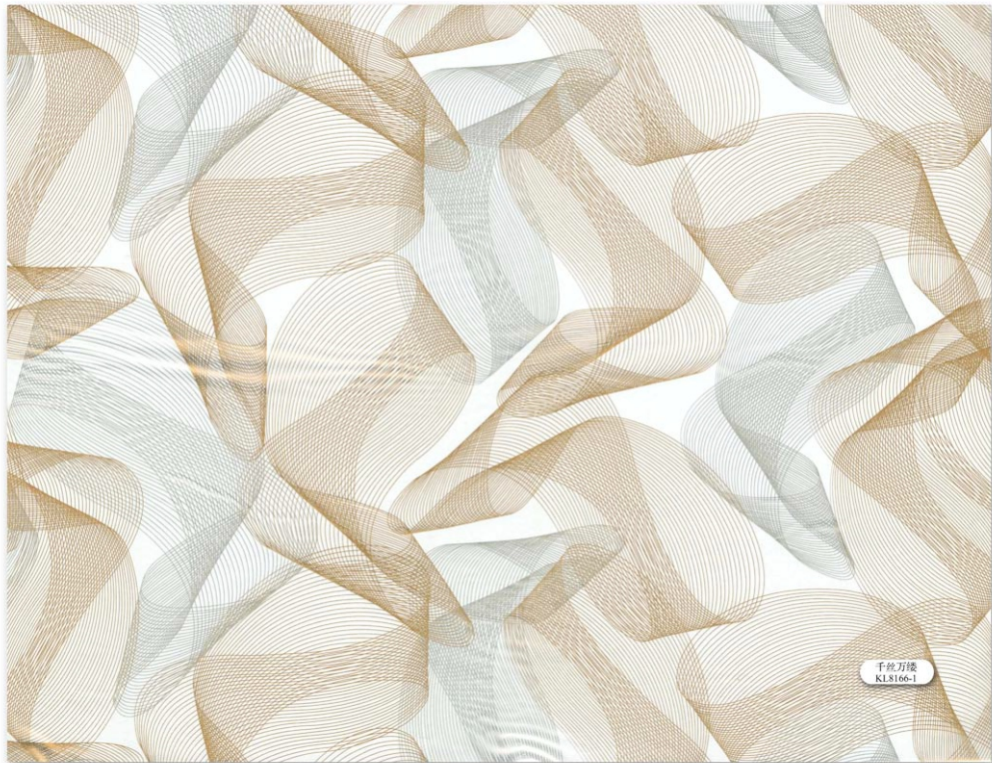

千丝万缕
KL8166-1