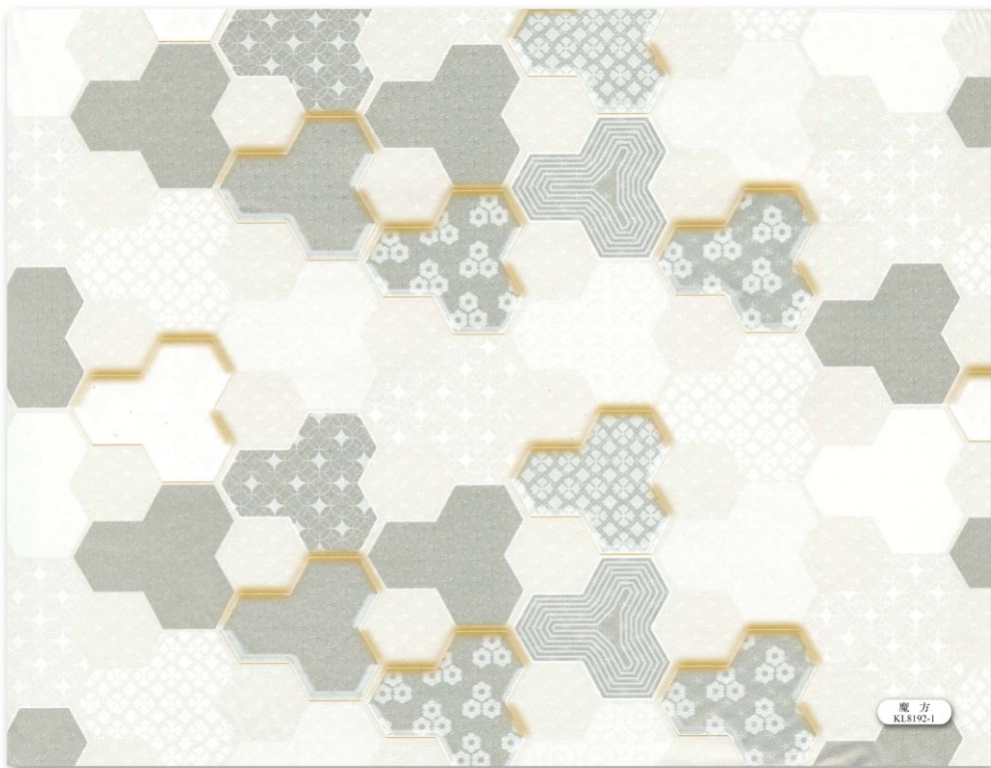

枫木
KL8144-1

江南之韵
KL8145

江南之韵
KL8145-1

金剛石
KL8146

The image shows a close-up of a light-colored wood grain surface. The wood has a warm, yellowish-tan hue. The grain pattern is characterized by fine, parallel lines running horizontally, with several large, wavy, and somewhat irregular knots or swirls that create a complex, organic texture. The lighting is even, highlighting the natural variations in the wood's color and grain structure.

花海幻影
KL8188

花海幻影
KL1888-1

白冰花
KL8189

幻影冰花
KL8189-1

金色未来
KL8191

金色未来
K18191-1

魔方
K1.8192

魔方
K18192-1