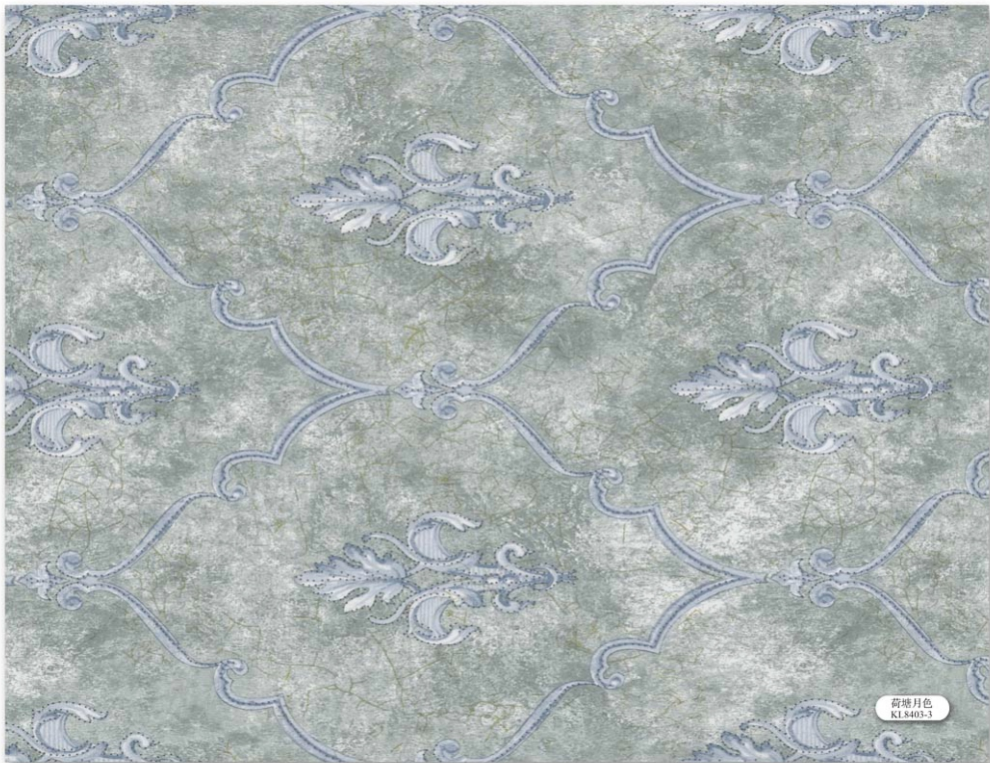

the wind is the night is strong
the sky is blue and

of the sea the waves of the north wind
But the wind is strong

荷塘月色
KL8403

荷塘月色
K1.8403-1

荷塘月色
KL8403-2

荷塘月色
K18403-3

春暖花开
KI.S404-I

J. Breusillon